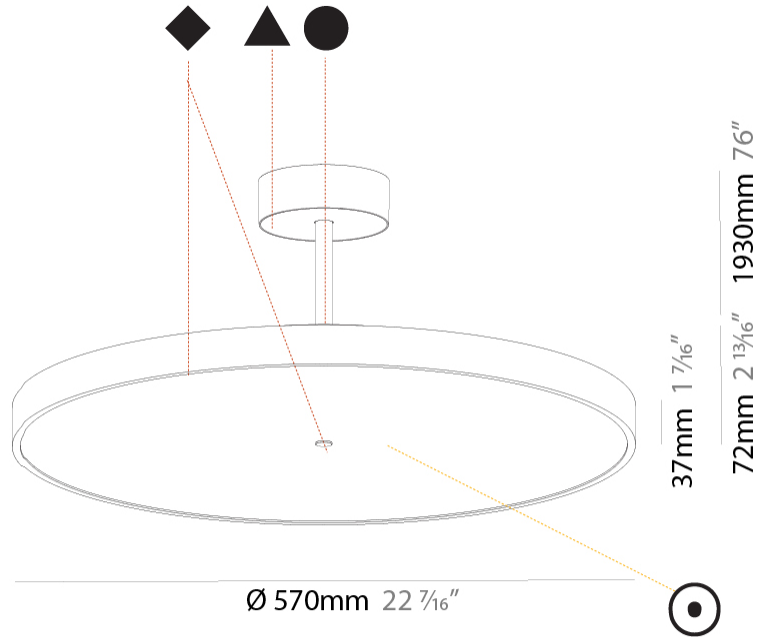

GENERAL

Series: Sign Diva Tube
Subseries: Sign Diva Tube
Partner: Prolicht
Division: Architectural
Installation: Suspension
Product Type: Pendant
Mounting Location: Ceiling
Light Distribution: Direct

PHYSICAL

Shape: Round
Diameter (mm): 570
Diameter (in): 22 7/16
Height (mm): 72
Height (in): 2 13/16
Max. Overall Height (mm): 2002
Max. Overall Height (in): 78 13/16
Weight (kg): 7.718
Weight (lbs): 17.015

Diffuser: PMMA - Opal / Micro-Prism / Sparkling Secret / Vintage Industrial

Fixture Finish: SSR / BKV / CWI / CRY / HAB / UFT / ITA / RUA / FTG / MYG / LOD / PUS / FRO / FUP / KIA / POP / BLS / SPG / MEY / GOH / CHC / COM / ABZ / JAG / OBR / MOS / ROR

Fixture Material: PMMA / Extruded Aluminum / Steel

ELECTRICAL

Lamp Type: LED (Zhaga Standard)
Input Wattage (W): 49
Total Output Wattage (W): 46.9
Dimming: Tri-Mode (Non-Dimming and Phase Dimming (120Vac only) and 0-10V Dimming)
Driver Included: Yes
Driver Location: Integrated
Driver Type: Constant Current - Universal
Driver Class: Class 2
Input Voltage (V): 120 - 277
Constant Current (MA): 350

LED

Color Temperature (°K): 2700 / 3000 / 3500 / 4000
Max. Delivered Lumen (lm): 4978 / 5337 / 5384 / 5494
Nominal Lumen (lm): 6199 / 6646 / 6705 / 6842
CRI: >90 CRI
Lamp Life (hrs): 50000

OPTICAL

RATINGS AND CERTIFICATIONS

Certified By: Certified for North American Standards
IP rating: IP20